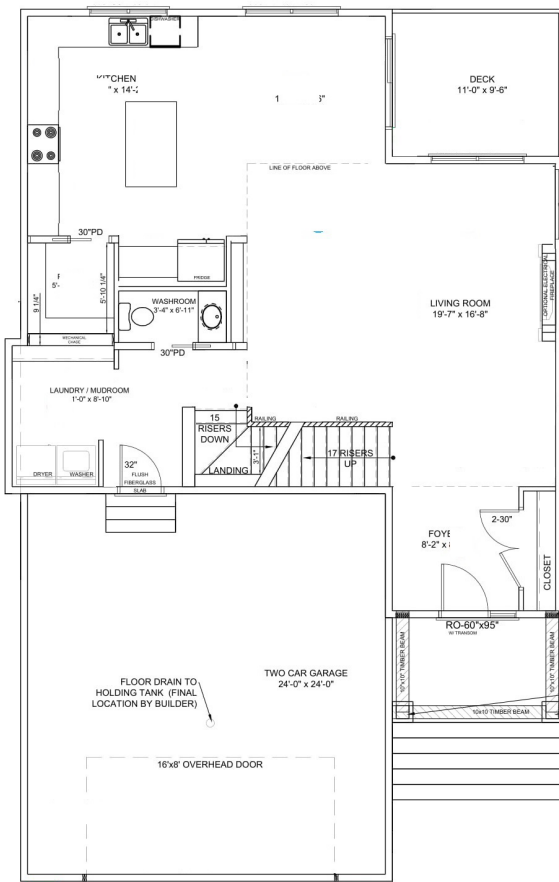

HICKORY

3 bedrooms

2.5 bathrooms

2 car garage

36' Wide

FOR MORE DETAILS ON PLANS AND PRICING, CALL 204.295.4441.

Schulz Homes reserves the right to change specifications, plans or features without prior written notice. Drawings may vary and are an artist's conception. Square footage measurements are based on plans at time of pricing.