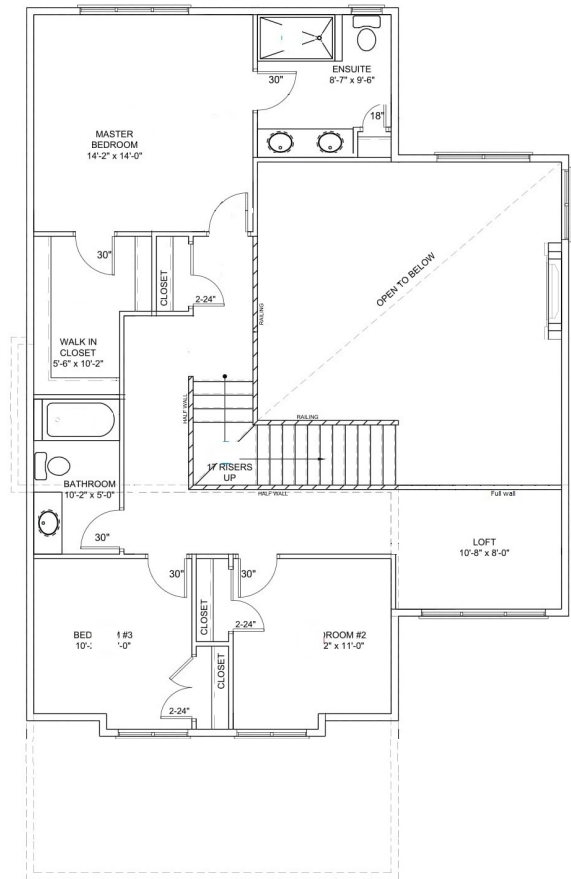

HICKORY

3 bedrooms

2.5 bathrooms

2 car garage

36' Wide

FOR MORE DETAILS ON PLANS AND PRICING, CALL 204.295.4441.

Schulz Homes reserves the right to change specifications, plans or features without prior written notice. Drawings may vary and are an artist's conception. Square footage measurements are based on plans at time of pricing.