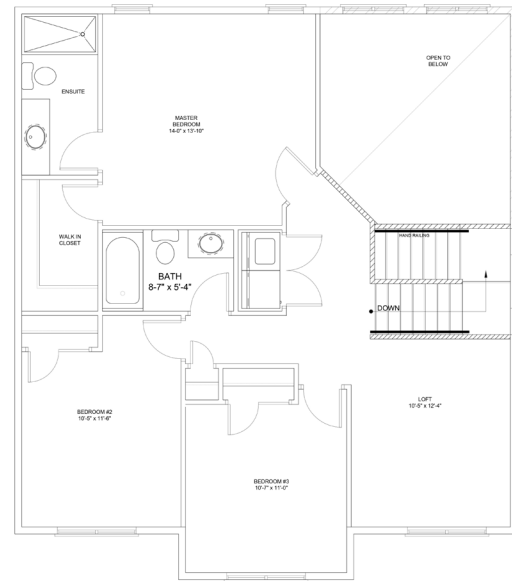

ARBUTUS

4 bedrooms

3 bathrooms

2 car garage

FOR MORE DETAILS ON PLANS AND PRICING, CALL 204.295.4441.

Schulz Homes reserves the right to change specifications, plans or features without prior written notice. Drawings may vary and are an artist's conception. Square footage measurements are based on plans at time of pricing.