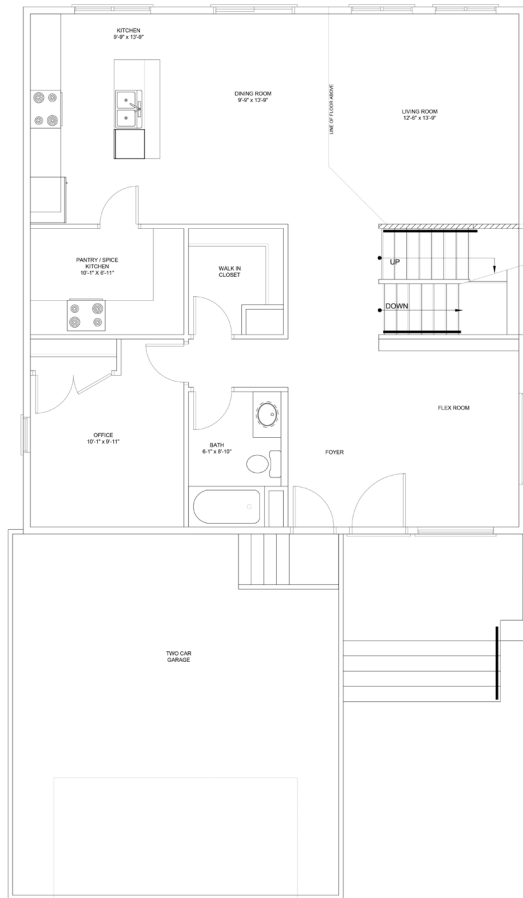

ARBUTUS

4 bedrooms

3 bathrooms

2 car garage

FOR MORE DETAILS ON PLANS AND PRICING, CALL 204.295.4441.

Schulz Homes reserves the right to change specifications, plans or features without prior written notice. Drawings may vary and are an artist's conception. Square footage measurements are based on plans at time of pricing.