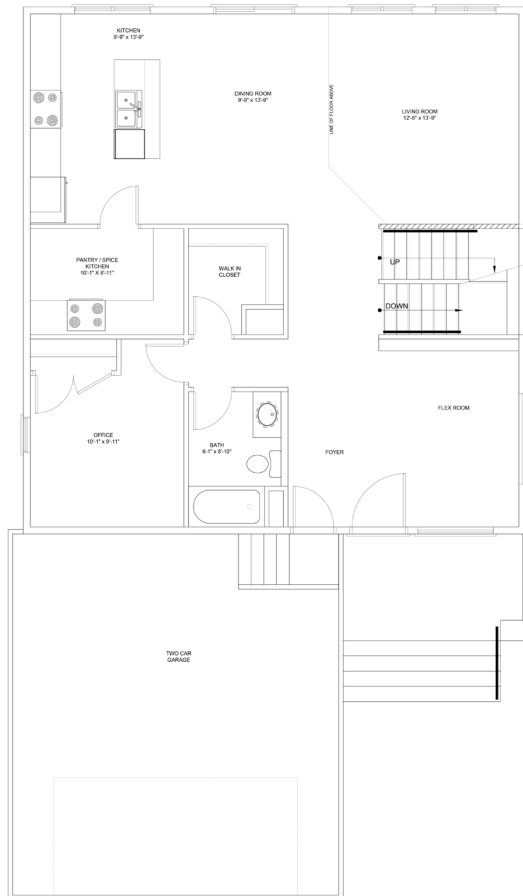

ARBUTUS

4 bedrooms

3 bathrooms

2 car garage

34' Wide

FOR MORE DETAILS ON PLANS AND PRICING, CALL 204.295.4441.

Schulz Homes reserves the right to change specifications, plans or features without prior written notice. Drawings may vary and are an artist's conception. Square footage measurements are based on plans at time of pricing.