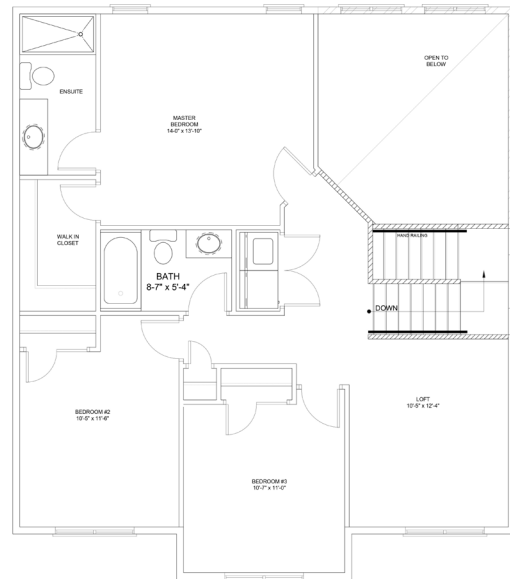

ARBUTUS

4 bedrooms

3 bathrooms

2 car garage

34' Wide

FOR MORE DETAILS ON PLANS AND PRICING, CALL 204.295.4441.

Schulz Homes reserves the right to change specifications, plans or features without prior written notice. Drawings may vary and are an artist's conception. Square footage measurements are based on plans at time of pricing.