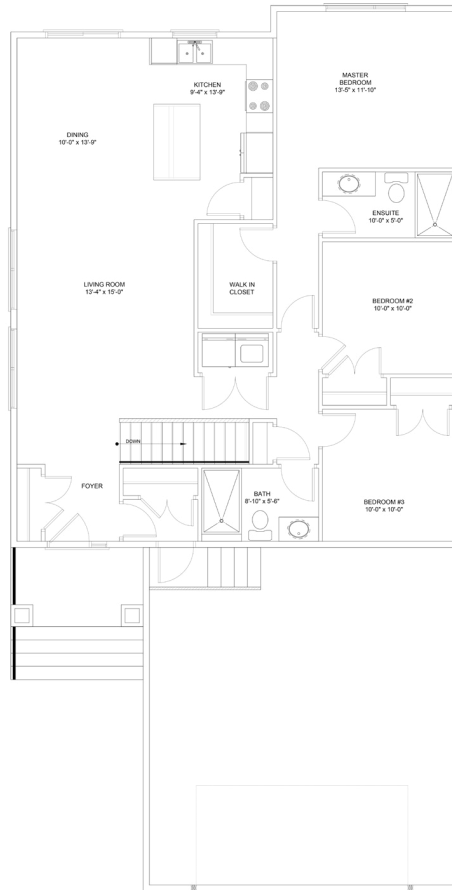

FIR

- 3** bedrooms
- 2** bathrooms
- 2** car garage

36' Wide

FOR MORE DETAILS ON PLANS AND PRICING, CALL 204.295.4441.

Schulz Homes reserves the right to change specifications, plans or features without prior written notice. Drawings may vary and are an artist's conception. Square footage measurements are based on plans at time of pricing.