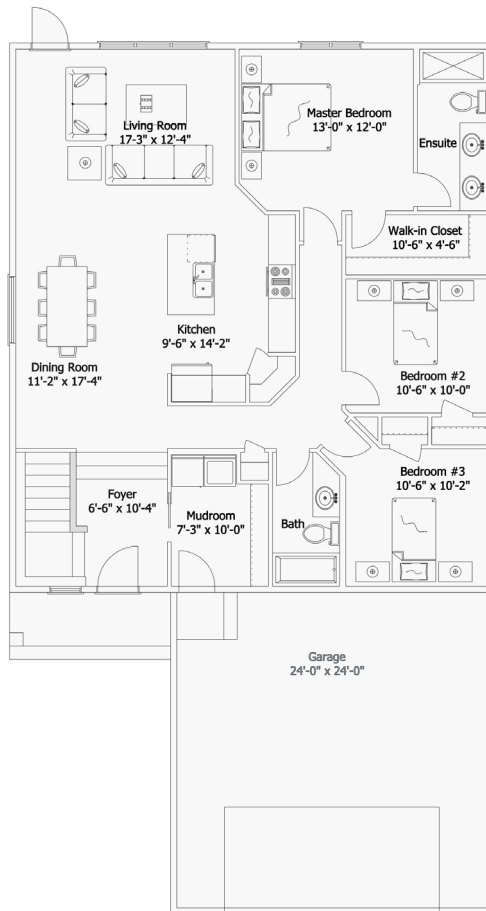

## BIRCH

- 3** bedrooms
- 2** bathrooms
- 2** car garage

**FOR MORE DETAILS ON PLANS AND PRICING, CALL 204.295.4441.**

Schulz Homes reserves the right to change specifications, plans or features without prior written notice. Drawings may vary and are an artist's conception. Square footage measurements are based on plans at time of pricing.