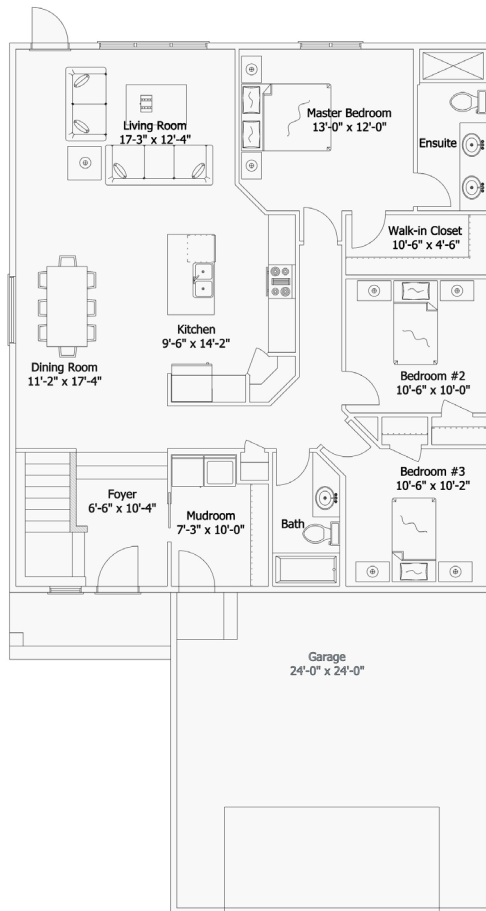

BIRCH

3 bedrooms

2 bathrooms

2 car garage

36' Wide

FOR MORE DETAILS ON PLANS AND PRICING, CALL 204.295.4441.

Schulz Homes reserves the right to change specifications, plans or features without prior written notice. Drawings may vary and are an artist's conception. Square footage measurements are based on plans at time of pricing.