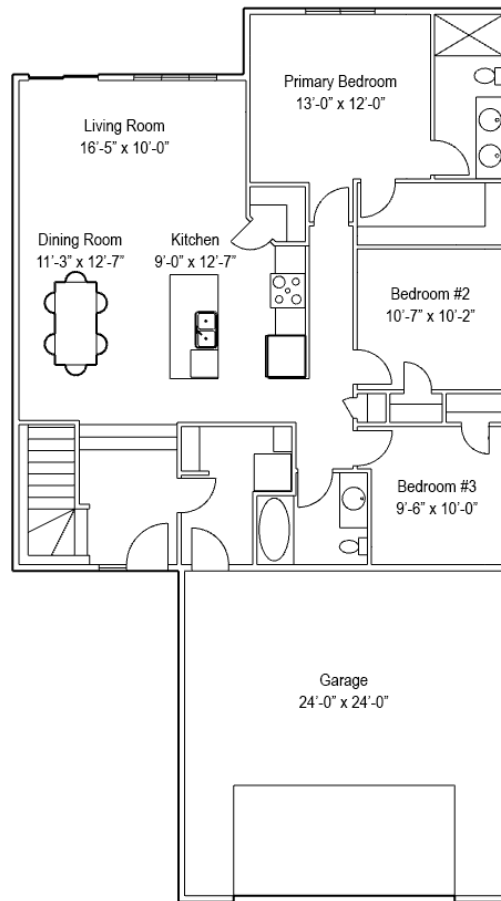

WILLOW

3 bedrooms

2 bathrooms

2 car garage

36' Wide

FOR MORE DETAILS ON PLANS AND PRICING, CALL 204.295.4441.

Schulz Homes reserves the right to change specifications, plans or features without prior written notice. Drawings may vary and are an artist's conception. Square footage measurements are based on plans at time of pricing.