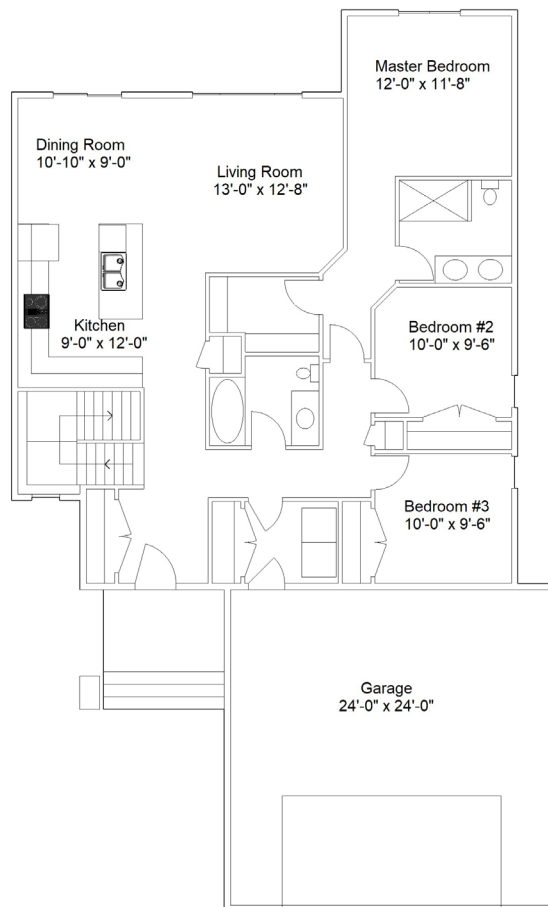

SPRUCE

3 bedrooms
2 bathrooms
2 car garage
40' Wide

FOR MORE DETAILS ON PLANS AND PRICING, CALL 204.295.4441.

Schulz Homes reserves the right to change specifications, plans or features without prior written notice. Drawings may vary and are an artist's conception. Square footage measurements are based on plans at time of pricing.