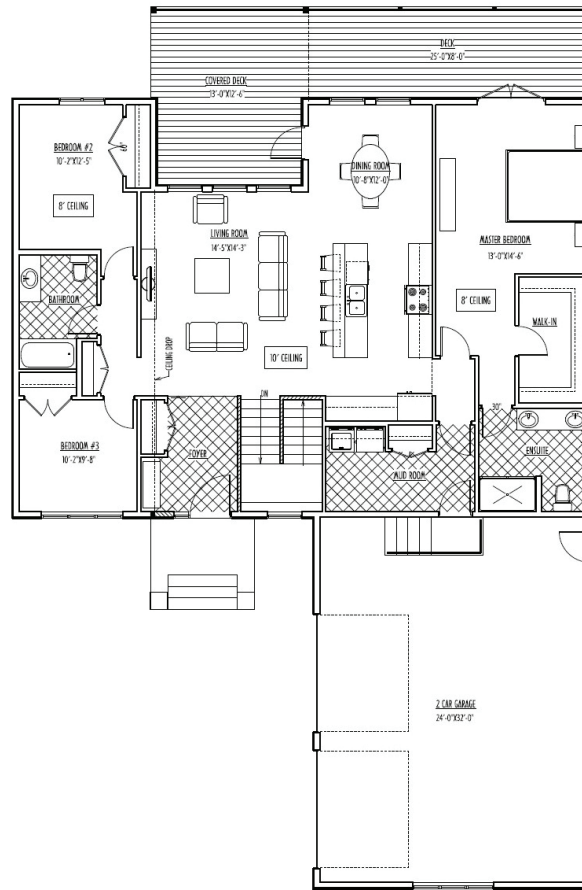

SIERRA

- 3** bedrooms
- 2** bathrooms
- 2** car garage

FOR MORE DETAILS ON PLANS AND PRICING, CALL 204.295.4441.

Schulz Homes reserves the right to change specifications, plans or features without prior written notice. Drawings may vary and are an artist's conception. Square footage measurements are based on plans at time of pricing.