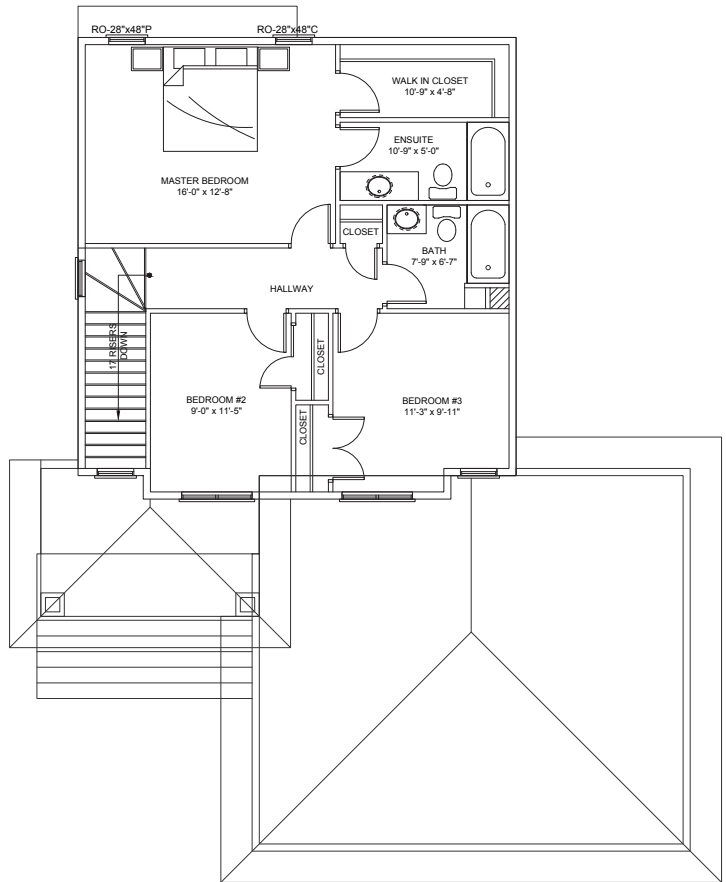

SPARROW

3 bedrooms

2.5 bathrooms

2 car garage

41.5' Wide

FOR MORE DETAILS ON PLANS AND PRICING, CALL 204.295.4441.

Schulz Homes reserves the right to change specifications, plans or features without prior written notice. Drawings may vary and are an artist's conception. Square footage measurements are based on plans at time of pricing.