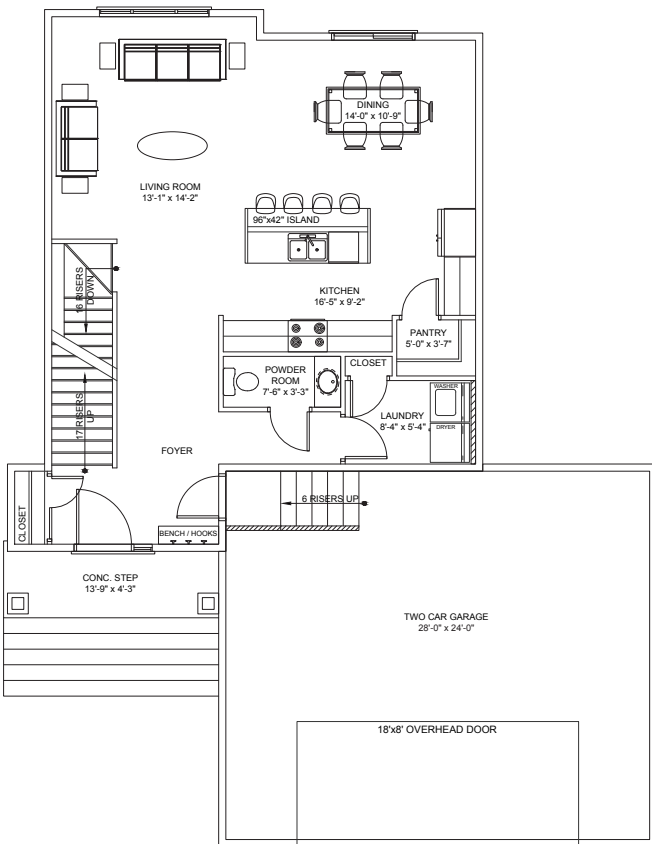

SPARROW

3 bedrooms

2.5 bathrooms

2 car garage

41.5' Wide

FOR MORE DETAILS ON PLANS AND PRICING, CALL 204.295.4441.

Schulz Homes reserves the right to change specifications, plans or features without prior written notice. Drawings may vary and are an artist's conception. Square footage measurements are based on plans at time of pricing.