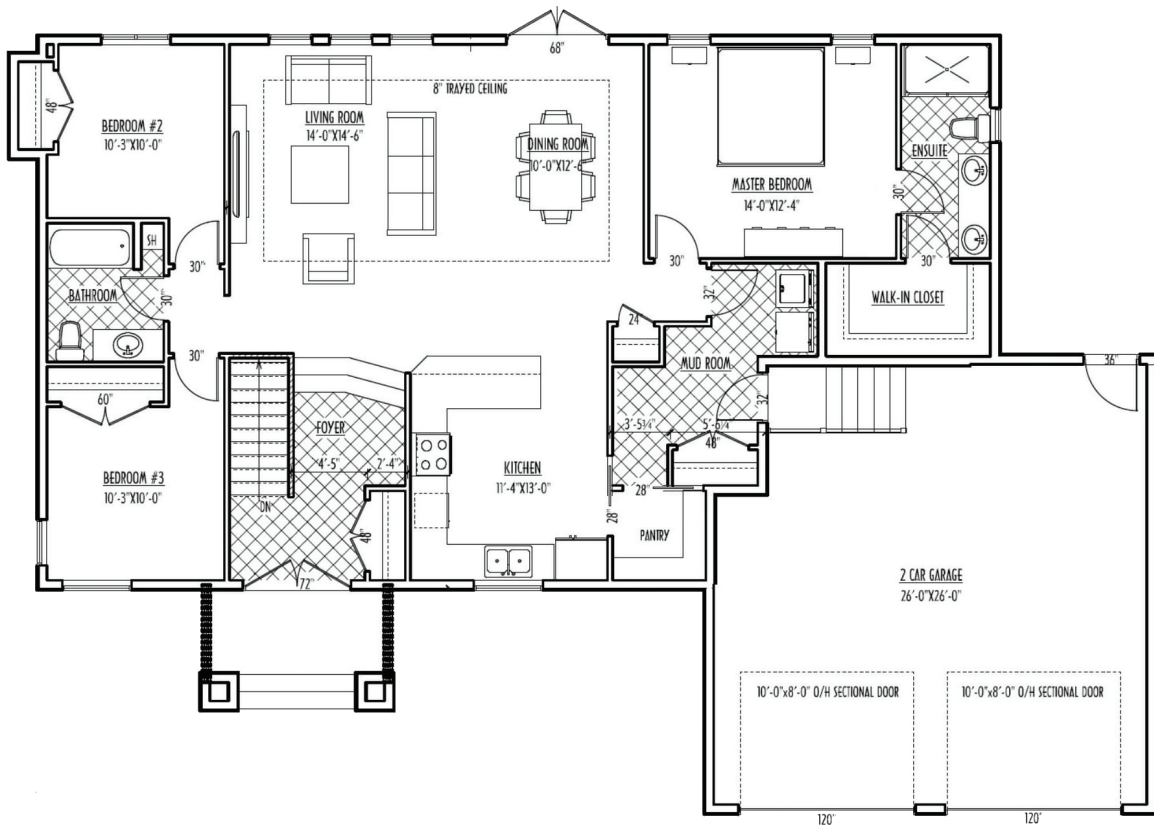

JASMINE

- 3** bedrooms
- 2** bathrooms
- 2** car garage

FOR MORE DETAILS ON PLANS AND PRICING, CALL 204.295.4441.

Schulz Homes reserves the right to change specifications, plans or features without prior written notice. Drawings may vary and are an artist's conception. Square footage measurements are based on plans at time of pricing.