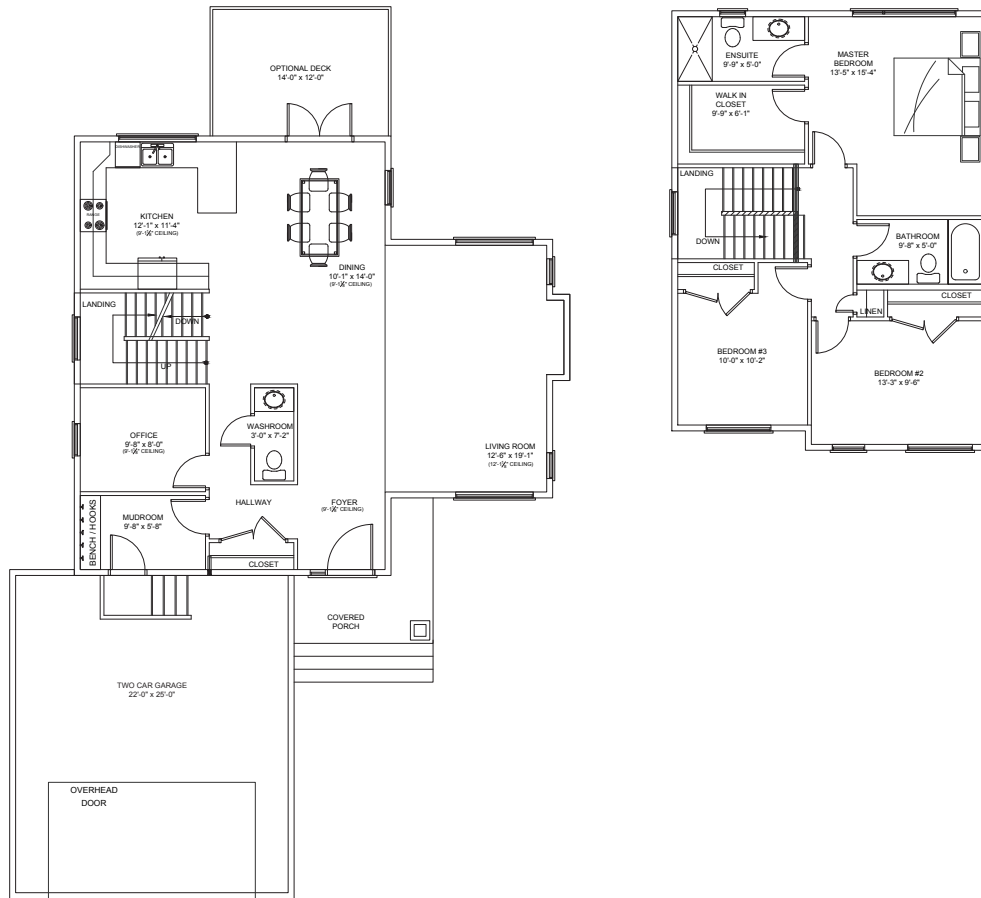

BLOSSOM

3 bedrooms

3 bathrooms

2 car garage

FOR MORE DETAILS ON PLANS AND PRICING, CALL 204.295.4441.

Schulz Homes reserves the right to change specifications, plans or features without prior written notice. Drawings may vary and are an artist's conception. Square footage measurements are based on plans at time of pricing.